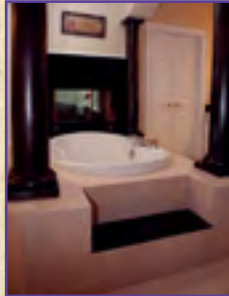

IMPERIAL STONE

Transform Your Home

Over 120 Different Granite Samples!

Kitchens, Vanities, Showers, Fireplaces, Custom... We Do It All!

631 16th Ave SE Dyersville • Tom... 563-608-3729

Showroom... 563-590-7735 • Email: imperialdesign@iowatelecom.net • Showroom Hours M-F 9-4

IMPERIAL CONCRETE DESIGNS

**Custom Overlays in
endless patterns and colors!**

*From interior tile and stain to patio and garage
and anything in between!*