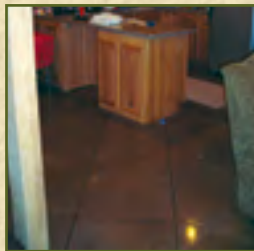

**10% OFF
YOUR INSIDE
CONCRETE
PROJECT**